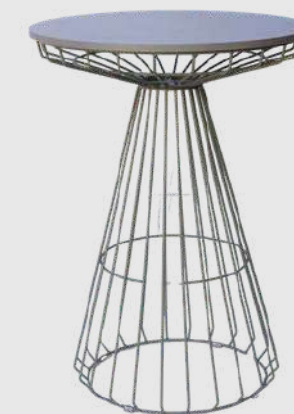

CAGE COCKTAIL TABLE

GREY
800MM X 1100MM
QUANTITY: 25