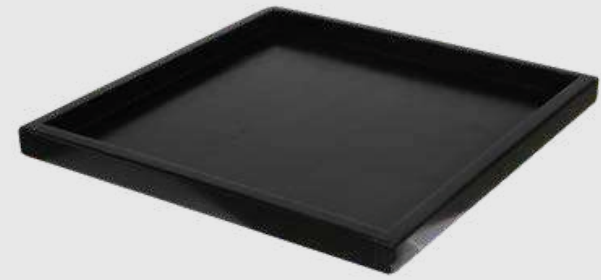

TABLE ITEMS

SQUARE TRAY - BLACK
400MM X 400MM