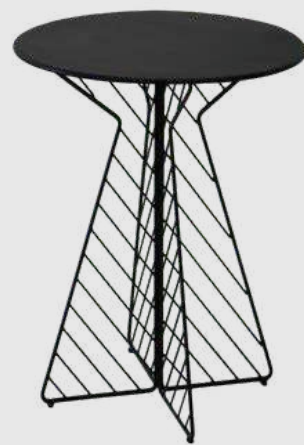

GEOMETRIC COCKTAIL TABLE

BLACK
770MM X 1050MM
QUANTITY: 40