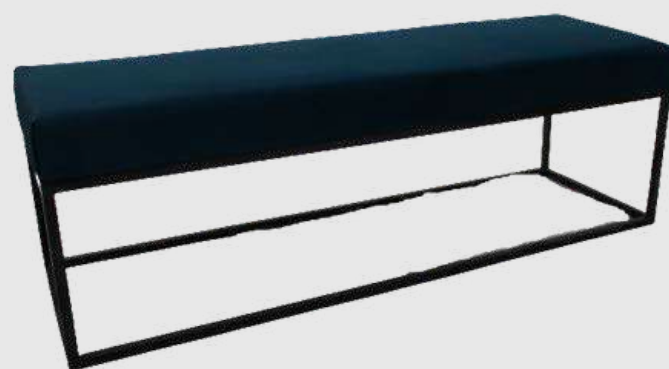

CHARLIE BENCH

APPLE GREEN
410mm x 1010mm x 340mm
QUANTITY: 1

CHARLIE STOOL

APPLE GREEN
410mm x 510mm x 510mm
QUANTITY: 2

DAYBEDS, BENCHES & OTTOMANS

CHANEL OTTOMAN

MEDIUM BLUE
600MM X 600MM X 450MM
QUANTITY: 3

SOPHIA FLEECE OTTOMAN

LAKE BLUE
400MM x 500MM
QUANTITY: 2

NEPTUNE OTTOMAN

BLUE
370MM X 300MM
QUANTITY: 4

NEPTUNE OTTOMAN

TEAL
370MM X 300MM
QUANTITY: 2

RECTANGULAR DAYBED

TEAL
1800MM X 600MM X 550MM
QUANTITY: 1

SQUARE DAYBED

TEAL
1000MM X 1000MM X 550MM
QUANTITY: 1

CHARLIE BENCH

COBALT BLUE
410mm x 1010mm x 340mm
QUANTITY: 1

CHARLIE STOOL

SHADOW BLUE
410mm x 510mm x 510mm
QUANTITY: 2

COFFEE & SIDE TABLES

COFFEE & SIDE TABLES