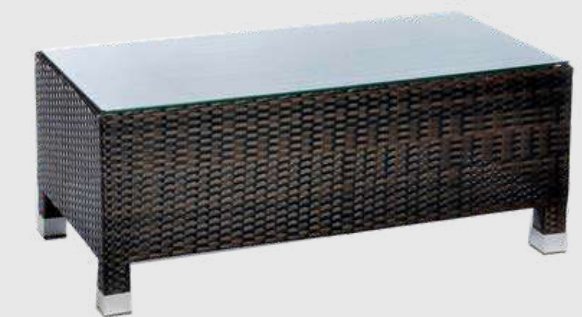

DARK RATAN COFFEE TABLE
1010MM X 505MM X 400MM
QUANTITY: 6