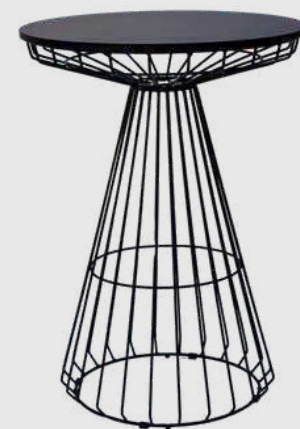

STEEL SQUARE COCKTAIL TABLE

BLACK WITH BLACK TOP
BLACK WITH WOODEN TOP
600MM X 1070MM
QUANTITY: 60

ROUND COCKTAIL TABLE

BLACK
800MM X 1100MM
QUANTITY: 100

GEOMETRIC COCKTAIL TABLE

BLACK
770MM X 1050MM
QUANTITY: 40