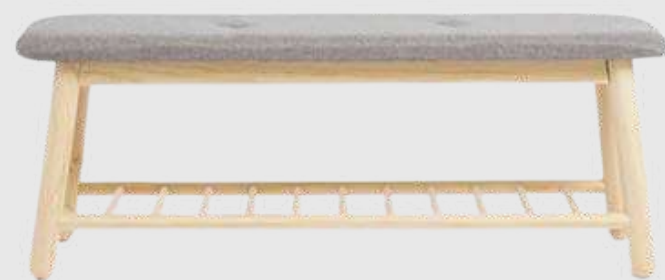

SCANDI BENCH

GREY
1200MM X 380MM
QUANTITY: 1