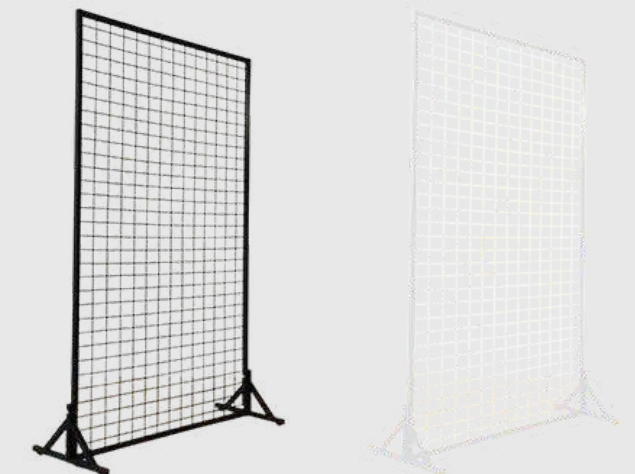

FREESTANDING MESH WALL

BLACK/ WHITE
2000MM X 1200MM
QUANTITY: 2