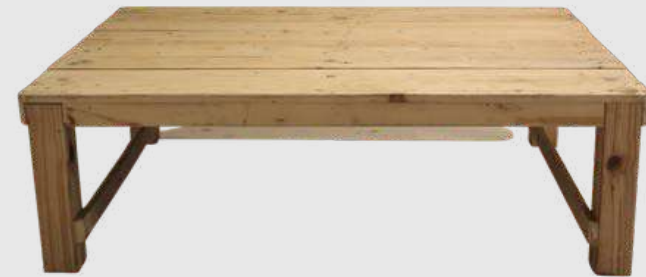

OUTDOOR LOUNGE FURNITURE

PALLET WOOD COFFEE TABLE
NATURAL
1135MM X 780MM X 360MM
QUANTITY: 10