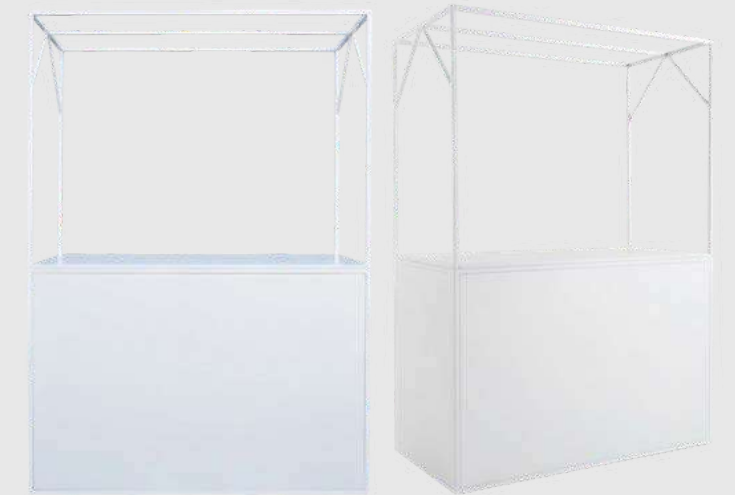

STEEL FRAME FOOD BAR

WHITE
1470MM x 1000MM x 800MM
QUANTITY: 8