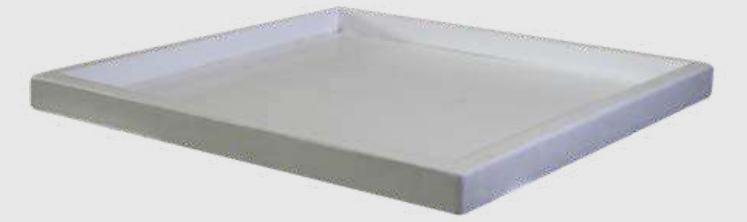

GRAVY BOAT
WHITE

TABLE ITEMS

SQUARE TRAY - BLACK
400MM X 400MM

CHALKBOARD TRAY
560MM X 400MM

CINEMA TRAY
640MM X 400MM

SQUARE TRAY - WHITE
400MM X 400MM

SILVER ORNATE TRAY
500MM X 320MM

SILVER BUTLERS TRAY
220MM X 210MM