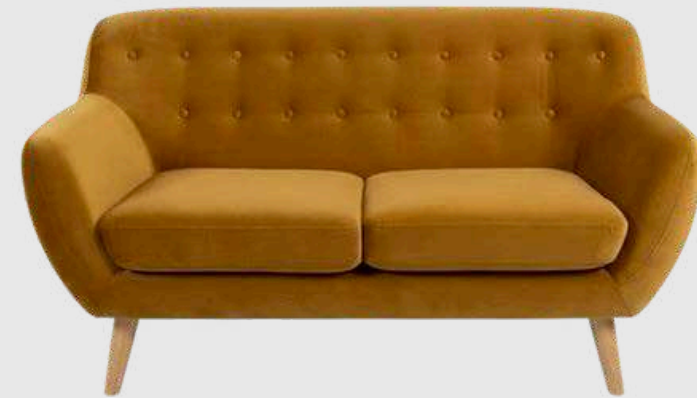

CASINO SINGLE COUCH

SALMON PINK
800MM X 760MM X 780MM
QUANTITY: 2

PREMIUM LOUNGE FURNITURE

VINCENT SINGLE COUCH

MUSTARD
750MM X 880MM X 850MM
QUANTITY: 2

BANTAM DOUBLE COUCH

MUSTARD VELVET
1030MM X 750MM X 780MM
QUANTITY: 1

SYDNEY CHAIR

MUSTARD
580MM X 640MM X 800MM
QUANTITY: 4

AUSTIN SINGLE COUCH

YELLOW
870MM X 830MM
QUANTITY: 4

HARRISON TRIPLE COUCH

YELLOW
2160MM X 850MM
QUANTITY: 4

PREMIUM LOUNGE FURNITURE

IVY SINGLE COUCH