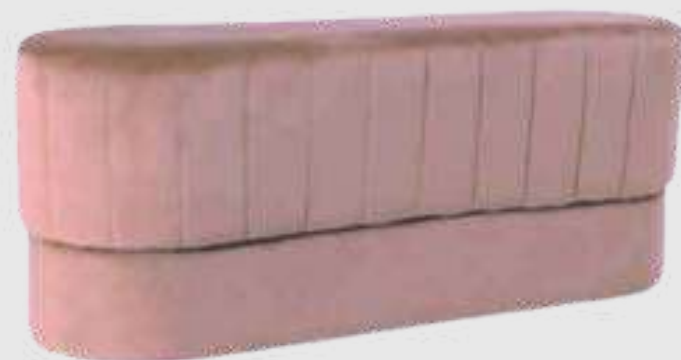

ARDEN OTTOMAN

DUSTY PINK
1080MM X 460MM X 440MM
QUANTITY: 2