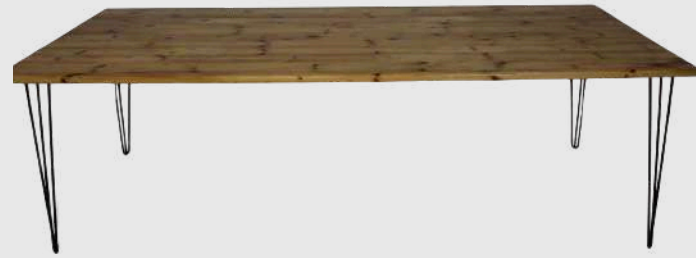

CAFE & DINING TABLES

8-SEATER HAIRPIN DINING TABLE

8 - 10 SEATER
2400MM X 1100MM X 750MM
QUANTITY: 80