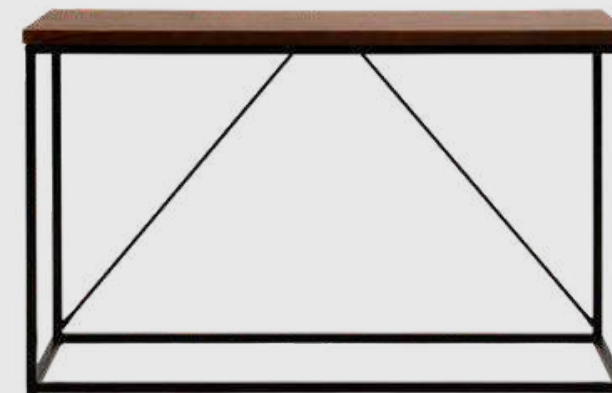

A3 LOLLIPOP STAND
A3 PORTRAIT OR LANDSCAPE
QUANTITY: 18

WHITE BROCHURE STAND
WHITE
390MM X 390MM X 1370MM
WHITE QUANTITY: 80

BLACK BROCHURE STAND
BLACK
390MM X 390MM X 1370MM
BLACK QUANTITY: 10

DRESSING TABLE
NATURAL
QUANTITY: 1