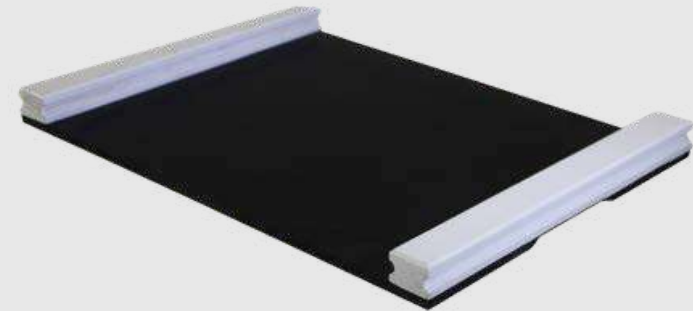

CHALKBOARD TRAY
560MM X 400MM