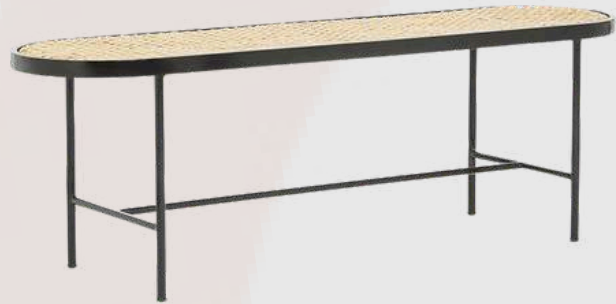

580MM X 500MM X 800MM

QUANTITY: 7

DAYBED & OTTOMANS

DAYBED & OTTOMANS

GROVER RATTAN BENCH

NATURAL & BLACK

140CM W x 38CM D x 46CM H

QUANTITY: 2