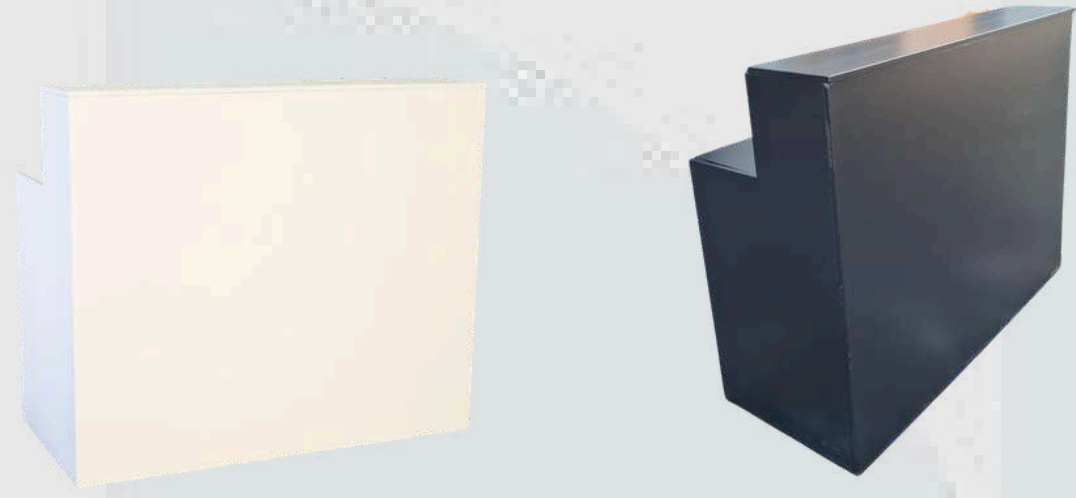

BARS

REGISTRATION COUNTER

WHITE / BLACK
1500MM X 600MM X 1200MM
QUANTITY: 35