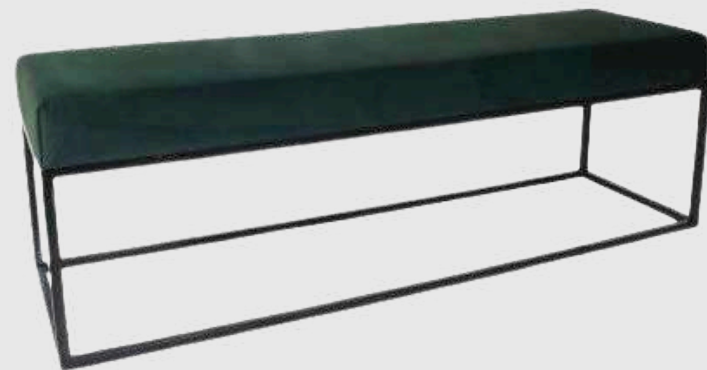

REGANCY OTTOMAN

EMERALD GREEN

410MM X 410MM X 450MM

QUANTITY: 2

CHANEL OTTOMAN

EMERALD SPARKLE

600MM X 600MM X 450MM

QUANTITY: 2