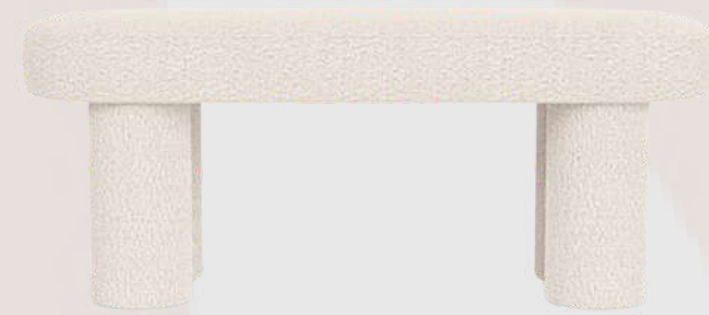

CHARLIE BENCH

CREAM
410MM X 1010MM

QUANTITY: 4