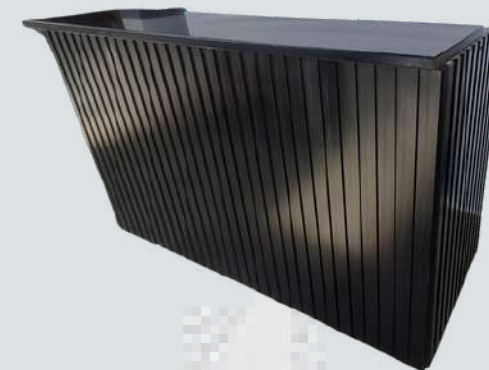

MASON BAR

BLACK

1830MM X 760MM X 1150MM

FRONT CLAD QTY: 16

SIDE CLAD QTY: 6

CORNERS QTY: 8