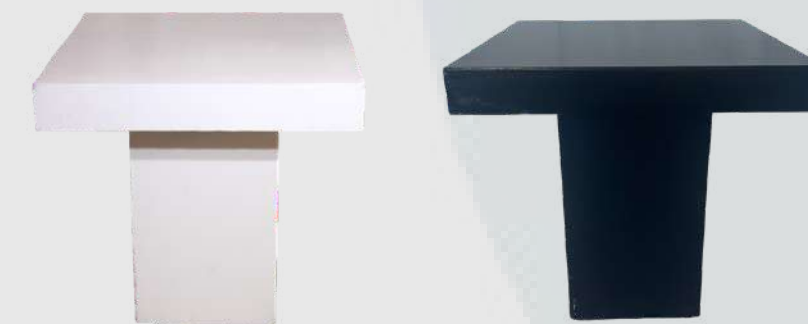

QUANTITY: 54

SQUARE PLINTH TABLES
WHITE / BLACK
1800MM X 1800MM X 750MM

QUANTITY: 43

PLINTH TABLE
WHITE / BLACK
2400MM X 800MM X 750MM

QUANTITY: 41

PLINTH CAFE TABLE
BLACK / WHITE
800MM X 750MM

QUANTITY: 28