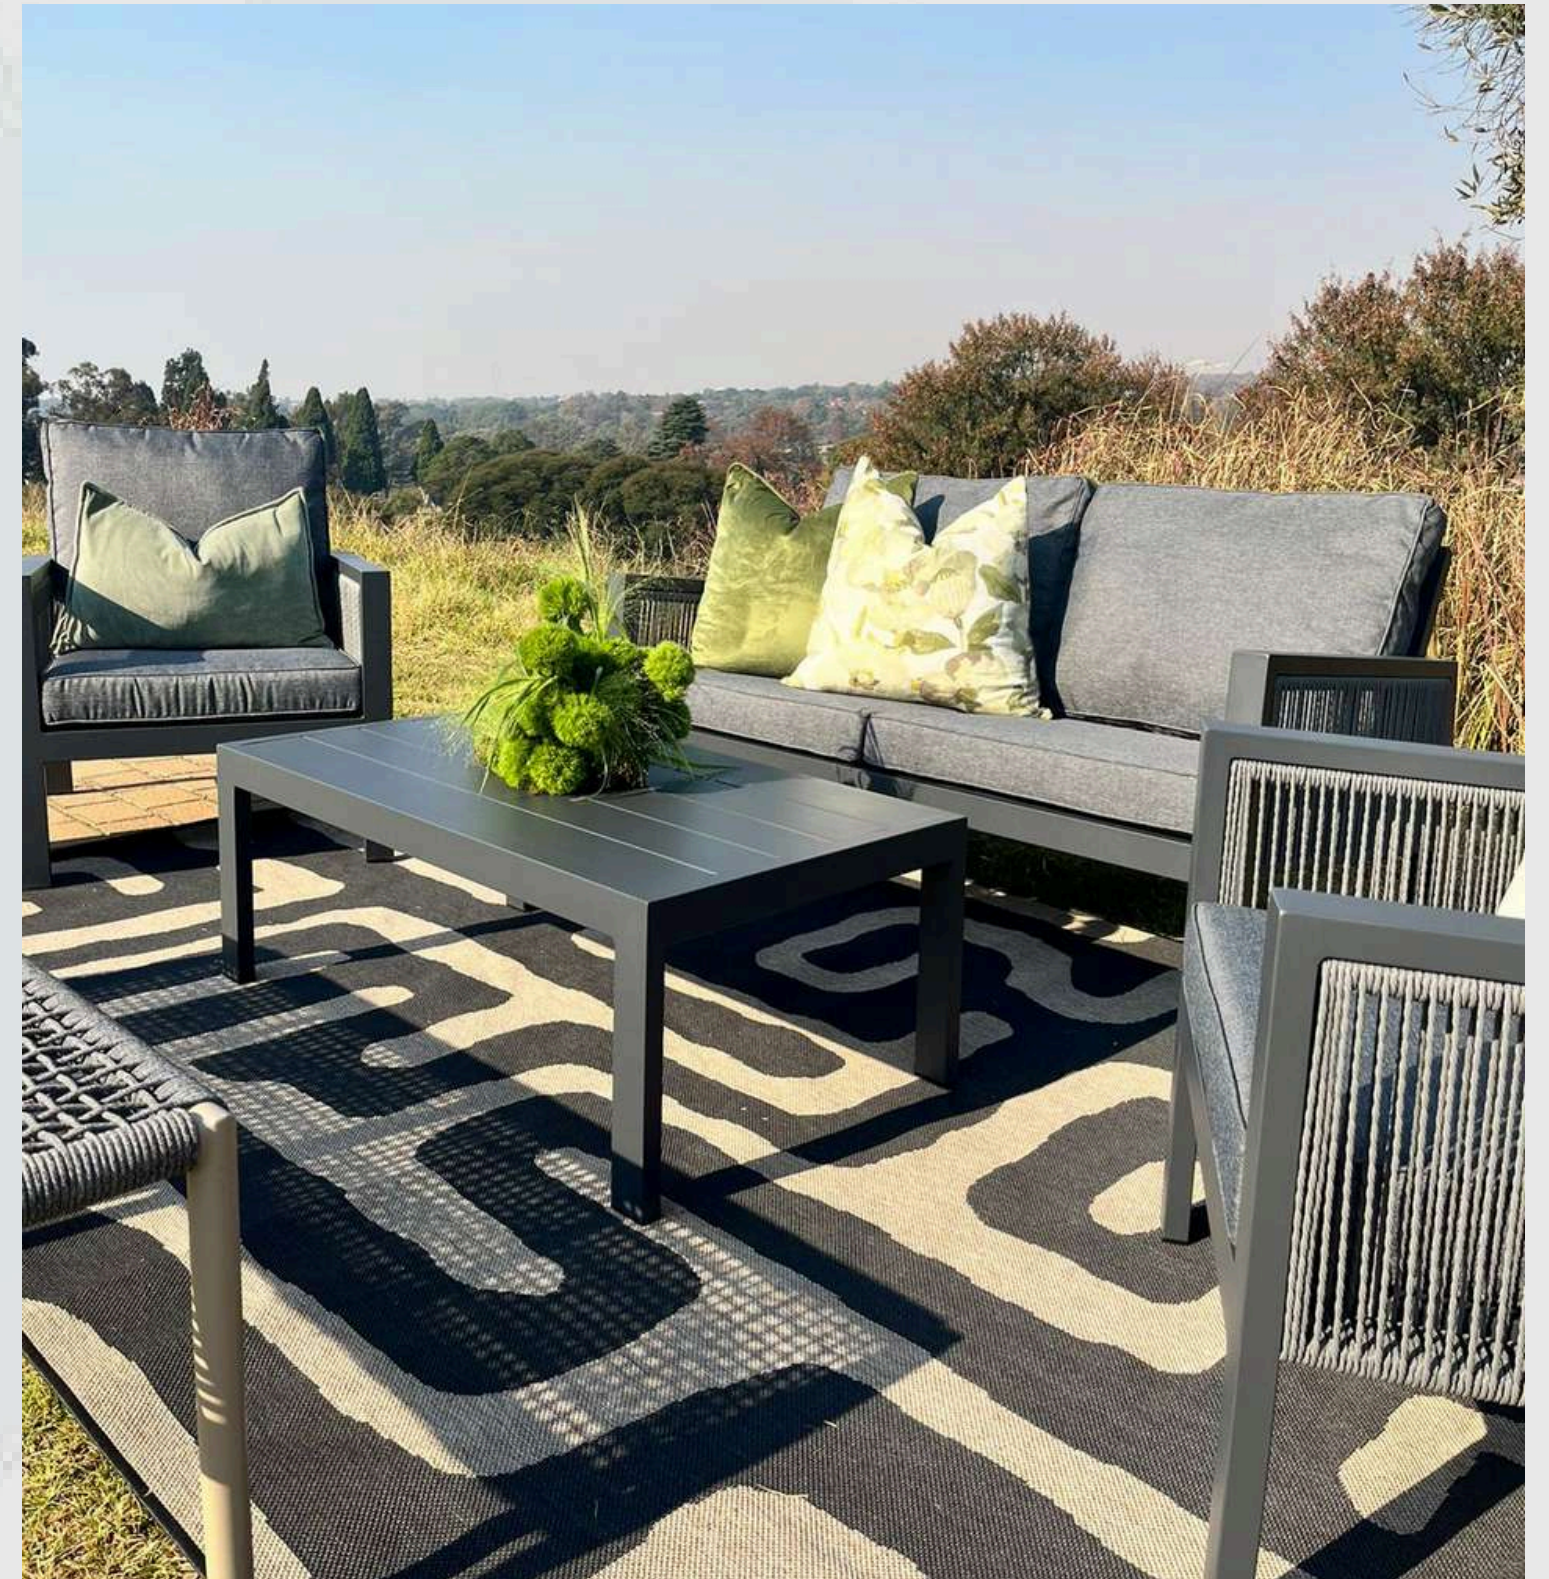

OUTDOOR LOUNGE FURNITURE

PROMENADE TRIPLE COUCH

CHARCOAL
1870MM X 785MM X 710MM

QUANTITY: 6

PROMENADE SINGLE COUCH

CHARCOAL
715MM X 785MM X 710MM

QUANTITY: 12

PROMENADE COFFEE TABLE

CHARCOAL
1290MM X 700MM X 450MM

QUANTITY: 6