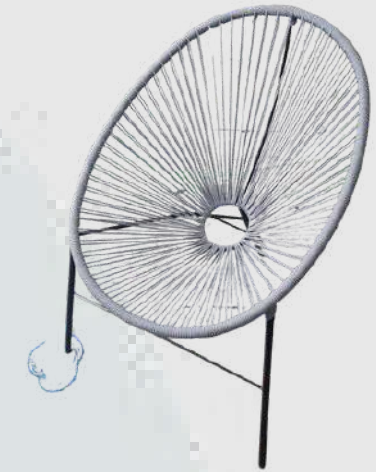

QUANTITY: 1

OUTDOOR STRING CHAIR

BLUE
920MM X 690MM X 880MM

QUANTITY: 2

OUTDOOR STRING TABLE

BLUE
500MM X 500MM X 450MM

QUANTITY: 1

OUTDOOR STRING CHAIR