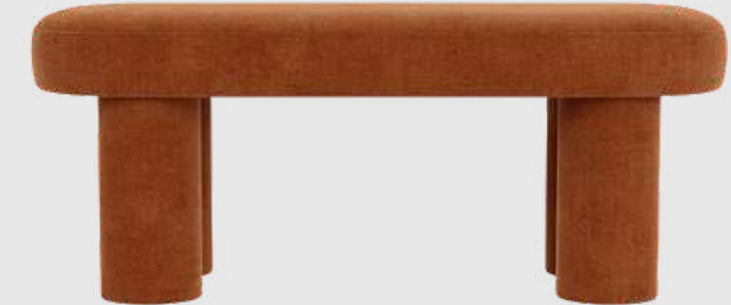

600MM X 600MM X 450MM

QUANTITY: 2

LILA ROUNDED OTTOMAN

RUST

900MM X 330MM

QUANTITY: 2

CHARLIE BENCH

MOSS RUST