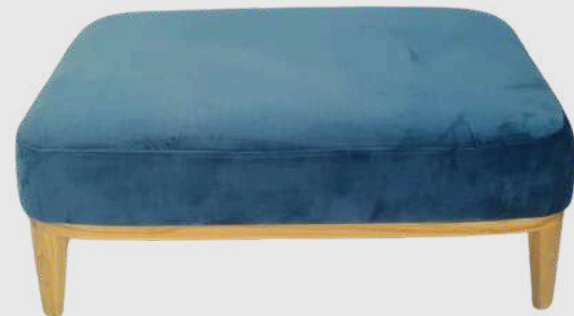

SQUARE DAY BED

OCEAN BLUE
1000MM X 800MM X 380MM

QUANTITY: 2