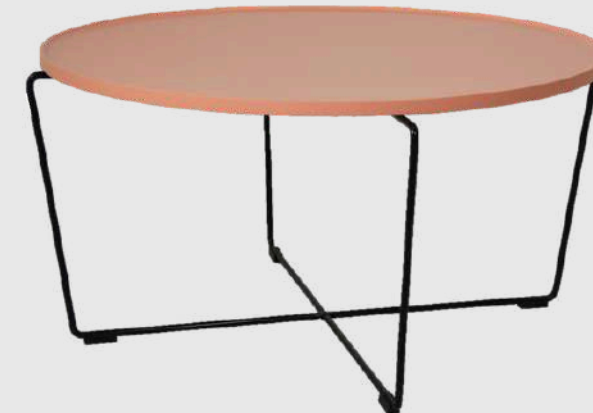

MORRIS COFFEE TABLE

DUSTY PINK
800MM X 430MM

QUANTITY: 1