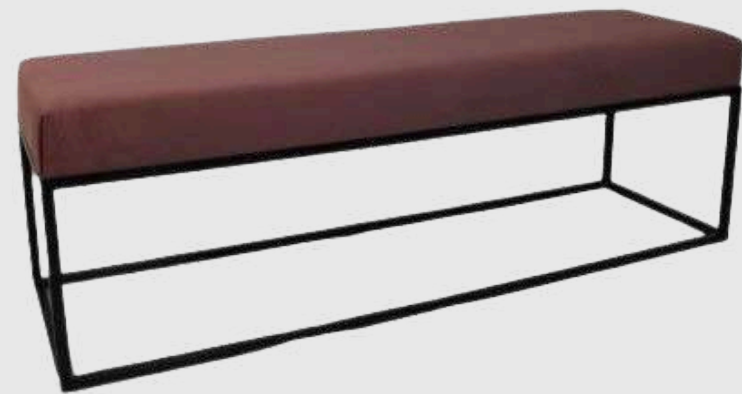

QUANTITY: 3

LOLLIPOP STOOL

PINK
430MM X 390MM X 400MM

QUANTITY: 1

STEEL SQUARE OTTOMAN

BLUSH PINK
1000MM X 1000MM X 550MM

QUANTITY: 1

STEEL RECTANGULAR OTTOMAN